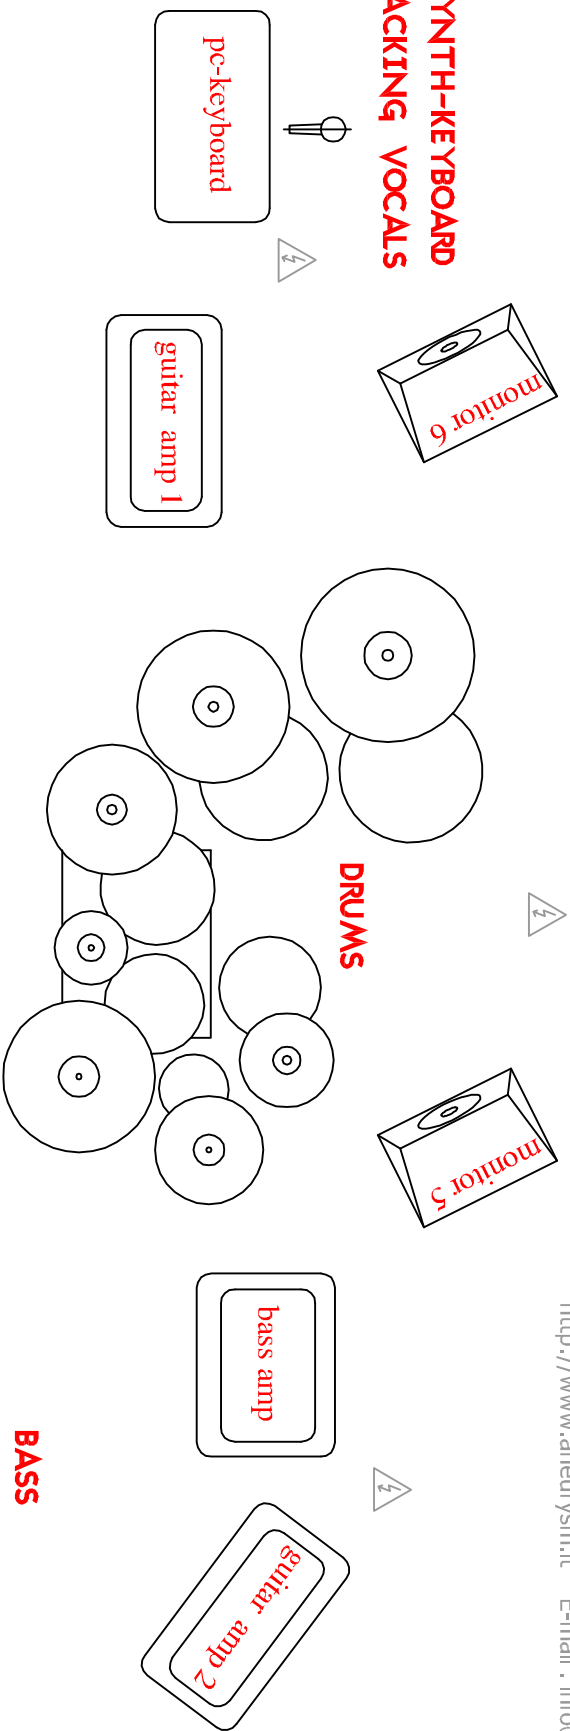

SYNTH-KEYBOARD BACKING VOCALS

LEAD GUITAR

VOCAL-R GUITAR

BASS

Peter Calmasini - Lead guitar	guitar Amp 1 : (thead) Mesa boogie dual rectifier, cabinet mesa boogie recto 4x12 straight mic : shure sm 57 or sennheiser 421		Power point
Glanmaria Carneri - Vocal/r.guitar	guitar Amp 2 : (thead) ENGL powerball 100, (cabinet) engl 4x12 straight - mic : shure sm 57 or sennheiser 421 voice : microphone SHURE sm beta 58 - ATTENTION] Consider a mixer aux channel for (our) EAR-Monitor		
Ivano Dalla Brea - Bass	Bass Amp : (thead) Ampeg svt 3 pro, (cabinet) EBS 4x10 Balanced out		
Marco Piran - Drums	drums : yamaha kick, snare,5 toms, hi hat and more cymbals - mic : 1 kick, 1 snare (sm 57 o senn, 421), 5 toms, 2 overhead, 1 hi-hat ATTENTION]: Consider a mixer channel for (our) kick Trigger/drum module		
Stefano Torregrossa - Synth/back vocals	Imac & keyboards - consider a mixer channel stereo voice : microphone SHURE sm beta 58		